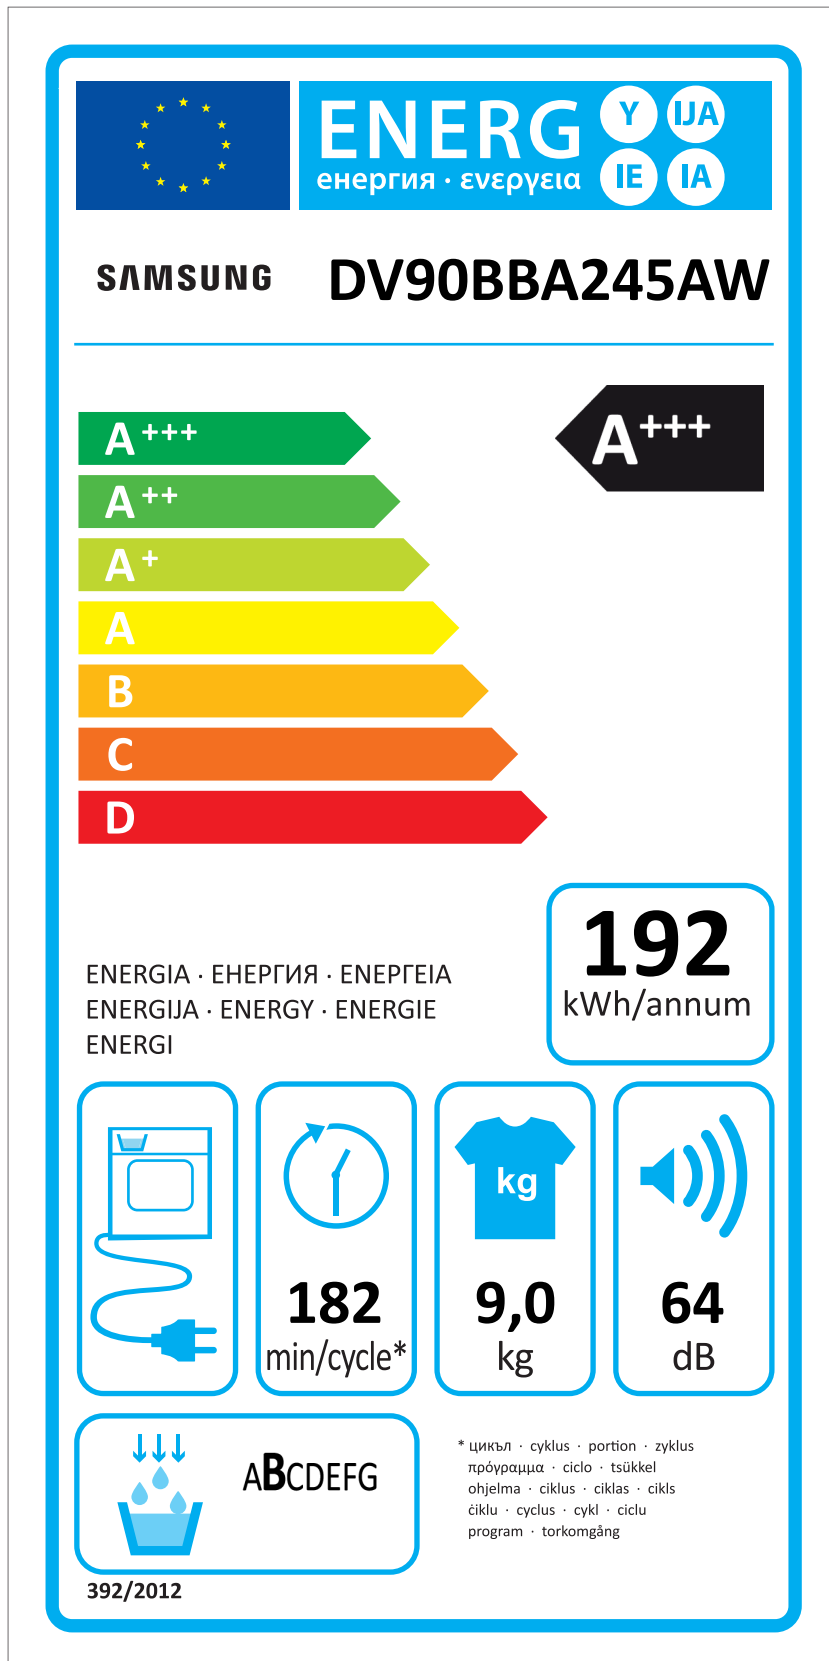

ERP LABEL ENERGY (DRYER CONDENSER TYPE)

CODE : DC68-03225C
Size : 110 x 220 (mm)
Material : ART